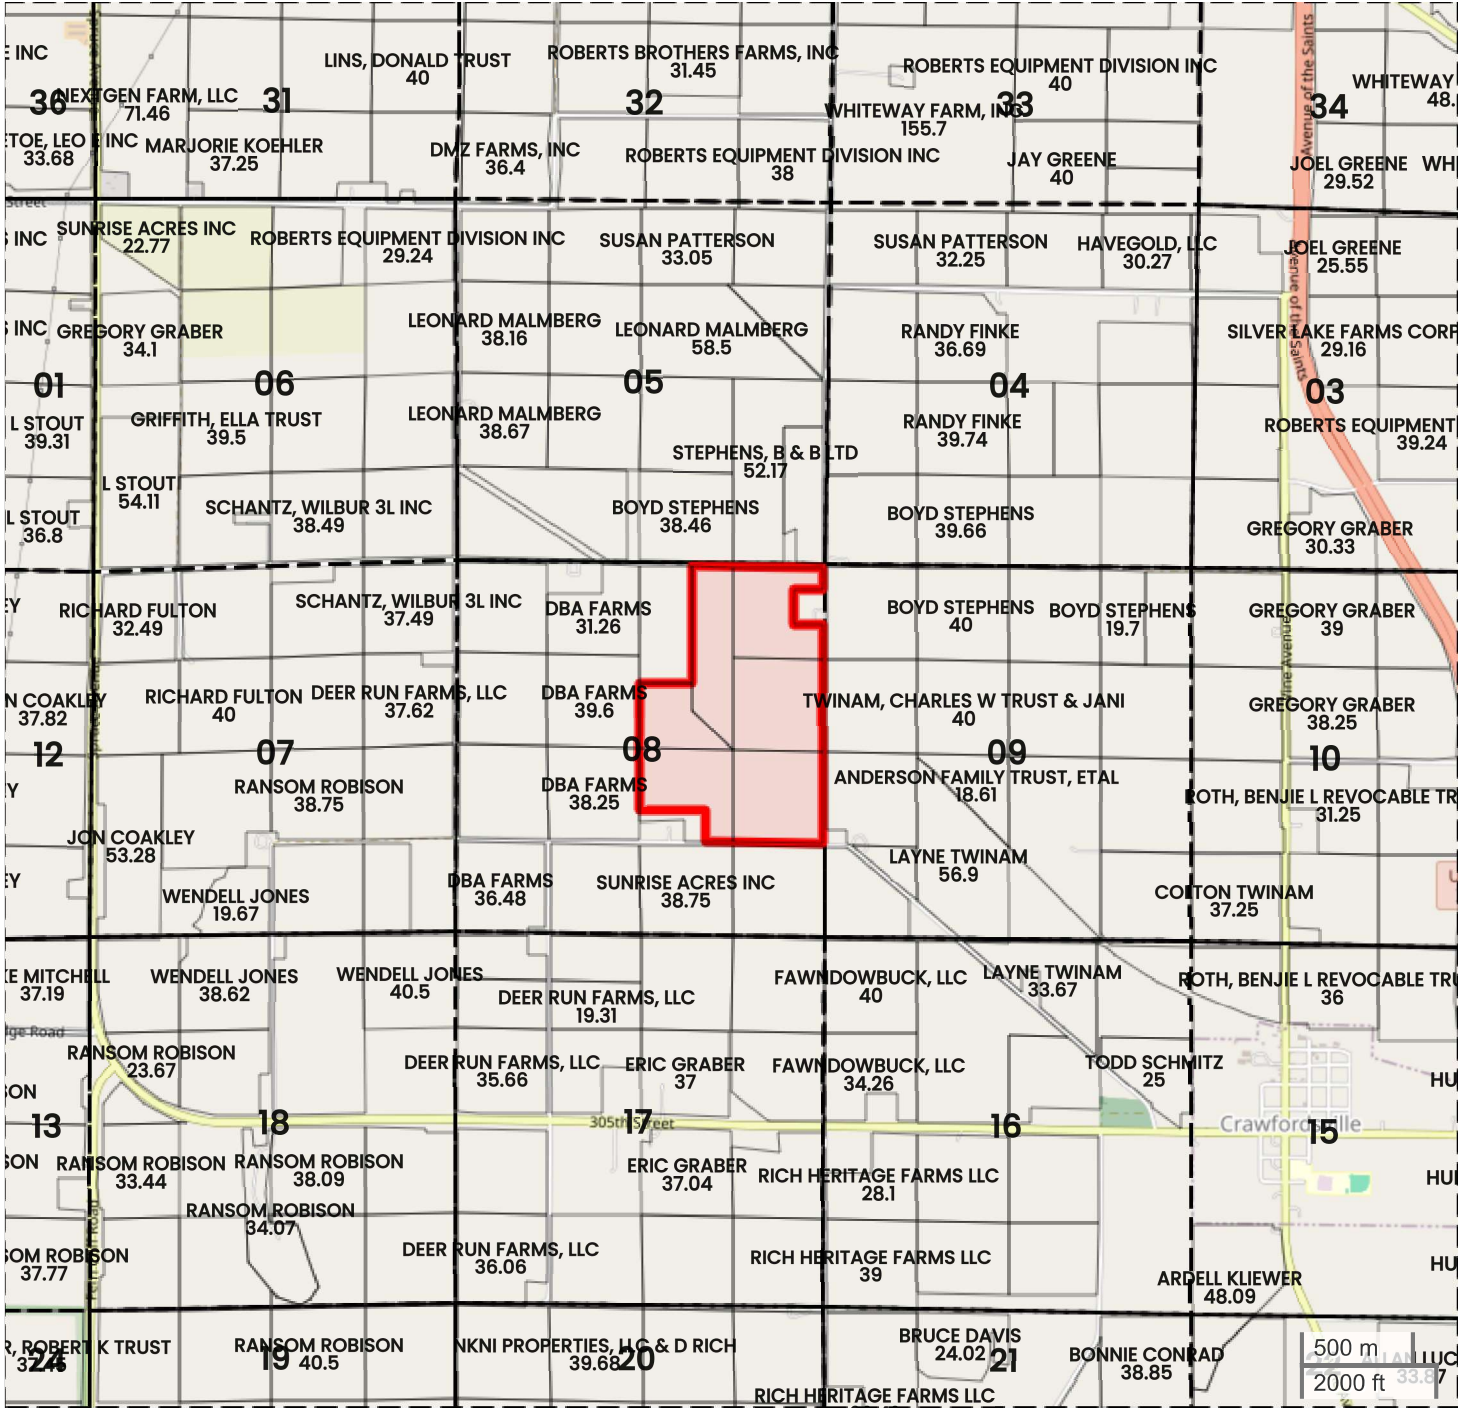

FULTON LEGACY ACRES, LLC  
**PLAT MAP**

Center: 41.230827, -91.567680

**08-74N-6W**

**Crawford Township  
 Washington County, IA**

FarmWorth, LLC makes no warranties, express or implied, regarding the accuracy of any information provided through FarmWorth.com. User is solely responsible for independently verifying all information prior to use and waives any claims against FarmWorth, LLC arising from inaccuracies in such information.